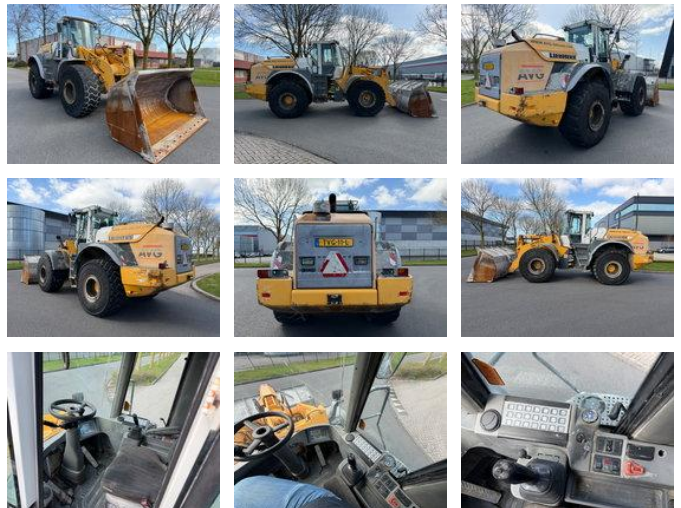

Liebherr L574 L574

General features

Brand	Liebherr
Subcategory	Wheel loader
Licence plate	TVG-11-L
Construction year	2005
Date of first registration	30-06-2005
Hourmeter reading	18300
Color	Yellow
Condition	Used
General condition	Very good
Fuel	Diesel
CE marking	Yes

Characteristics

Empty weight	16.690kg
Serial number	*VATZ0473KZB01165

Liebherr L574 L574

Technical specifications

Drive	wheels
-------	--------

Engine output	195kw
---------------	-------

Accessories

- Automatic
- Central lubrication system
- Air Suspension Seats
- Immobilizer
- Power steering
- Spotlight front
- Heater
- Rotating beacon